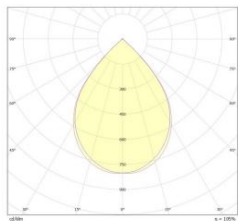

BONO

Surface / Suspended / Wall
IP40

Standard
80° Lighting Angle

5 years warranty

50,000 hrs
L80/B20
Ta=25°C

220-240V
50-60Hz

BONO

BONO
Surface / Suspended / Wall

LIGHT OUTPUT	up to 7200 lm
EFFICIENCY	up to 144 lm/W
WIRING	ECG, on request: Push dimm, DALI, On request: Emergency kit 3h)
CCT	3000K or 4000K On request: 5000K
CRI	CRI80, on request CRI90
MATERIALS	
> Housing	Extruded aluminium profile
> Lences	80°standard (50°,35° or asymmetrical on request)
> End caps	Aluminium
LIGHT DISTRIBUTION	Direct
ADVANTAGES	Slim luminaire, DIP switches, UGR<19
SURFACE FINISH	White RaI9003 colour, Black RaI9005 colour or Grey aluminium
ACCESSORIES	Suspensions, Brackets for surface or wall mounting, Transparent supply cable 3pole or 5pole